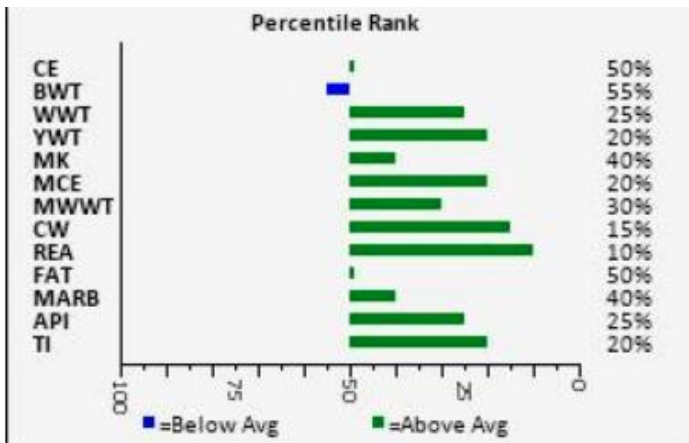

BULL

30 . MARYWOOD WINDFALL 23F

Reg# 1291345

Owner: Josh & Taika Wooddisse

Simmental Black Bull

08/22/2018

SPRINGCREEK LOTTO 52Y

MCROBDON LOTTO MAX 8C

DOUBLE BAR D ROXY 186X

MRJW 23F

RICHWOOD ADMIRAL 26A

MARYWOOD NERO GRAZIE 49C

MCROBDON MERCI BEAUCOUP2A

His sire Lotto Max is a black growth bull with good maternal traits numbers in the image of Lotto with plenty of mating flexibility to cows and heifers alike. His dam is a solid black, moderate framed cow with a beautiful made udder and small teat size. She is a tank, as wide as she is tall, and always raises a great calf. This black bull is very versatile with caving ease and growth. He will work in any herd.

CSA	CE	BW	WW	YW	MCE	MWWT	API	TI
EPDs	6.7	3.6	76.2	115.9	6.7	64.9	120.97	70.01

BW: 88lbs.   **AWWT:** 0lbs.   **EOT:** 1460lbs.   **WPDA:** 4.2lbs.
Frame: 6   **IMF:** 1.18   **REA:** 15.8in   **SC:** 40cm