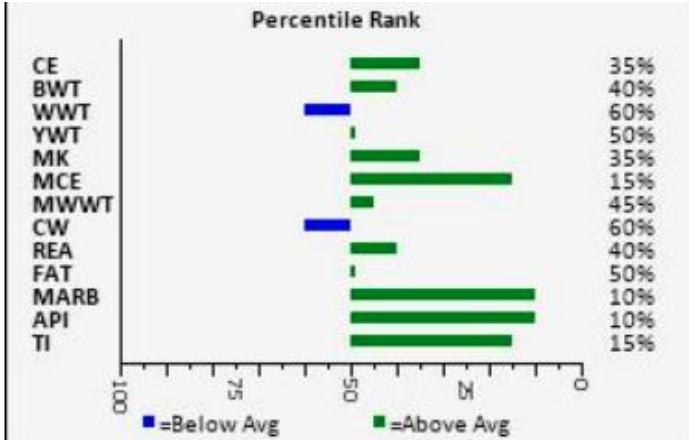

Marywood Classic Bull & Female Sale

November 23th, 2019 at 12 pm

Added Lots

BRED COW

29 . RICHWOOD 49X SHAWNA 31E

Reg# 1254933

Owner: Richard & Janette Wooddisse

Simmental Black Blazed Bred Cow

8/29/2017

TRIPLE C SINGLETARY S3H

RICHWOOD ADMIRAL 26A

RICHWOOD 138N SUPREME 88X

RJW 31E

SANMAR BLACK UMPIRE 101U

RICHWOOD 66UDREAMGIRL 49X

RICHWOOD 158K BURNETTE 66

Black blaze added lot only in the sale to sweeten the offering, herd building female!

Exposed to MCROBDON UPWARD BOUND 50D due in January or sooner

CSA	CE	BW	WW	YW	MCE	MWWT	API	TI
EPDs	8.4	2.9	68.9	105	6.9	62.1	129.64	70.35